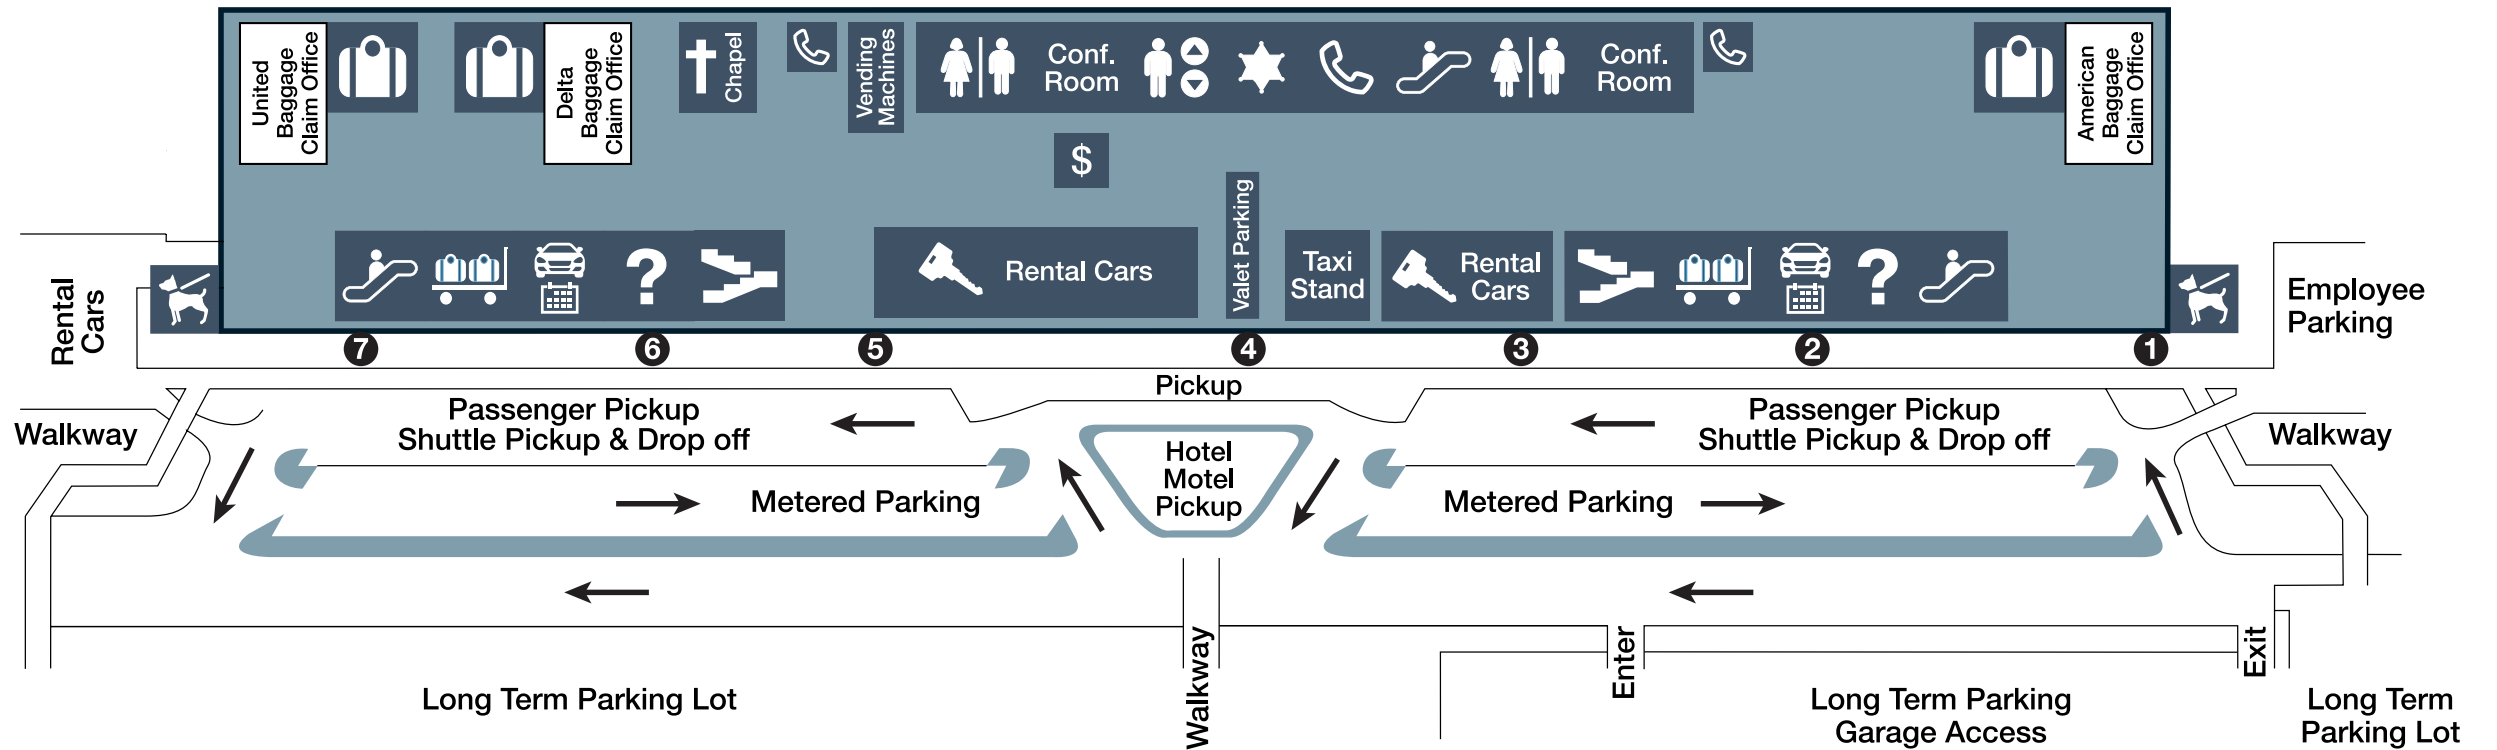

ARRIVAL LEVEL

BAGGAGE CLAIM / GROUND TRANSPORTATION

Ride Share Pickup/Drop off
located at doors 2 & 6

MAP LEGEND

ATM	Courtesy Phone	Food	Ready Cash
Baggage Cart	Dog Walk and Pet Relief Area	Gift Shop	Rental Cars
Baggage Claim	Elevators	Lactation Suite	Restrooms
Bar	Escalators	Long Term Parking Pay Station	Stairs
Chapel	Executive Center	Passenger Greeting Area	US Postal Box
Coin Machine	Family Restroom	Police	Visitor Info

For wheelchair assistance, please see your airline.