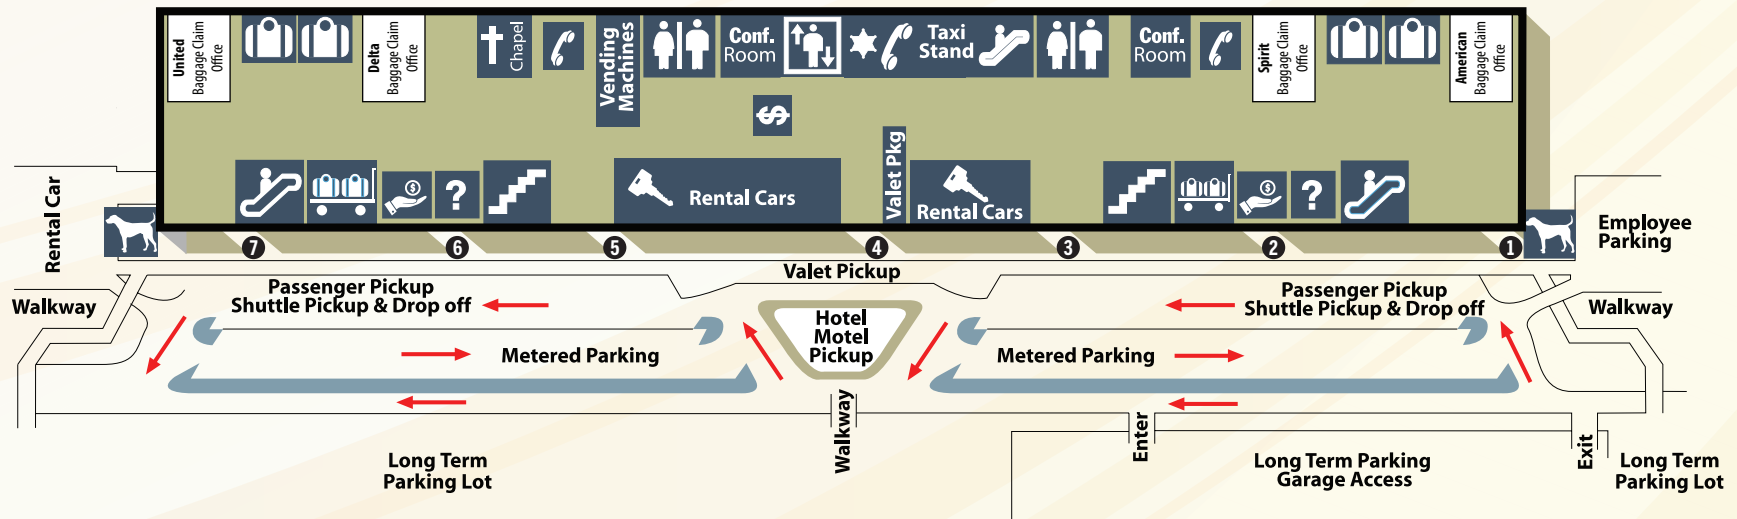

ARRIVAL LEVEL

BAGGAGE CLAIM / GROUND TRANSPORTATION

Ride Share Pick-up/Drop off located at doors 2 and 6

Food	Elevators	Restrooms	Baggage Claim
Bar	Escalators	Visitor Info	Police
Rental Cars	Stairs	US Postal Box	Baggage Cart
Executive Center	Gift Shop	Courtesy Phone	Chapel
Dog Walk and Pet Relief Area	ATM	Passenger Greeting Area	Shoe Shine
Family Restroom	Coin Machine	For wheelchair assistance, please see your airline.	